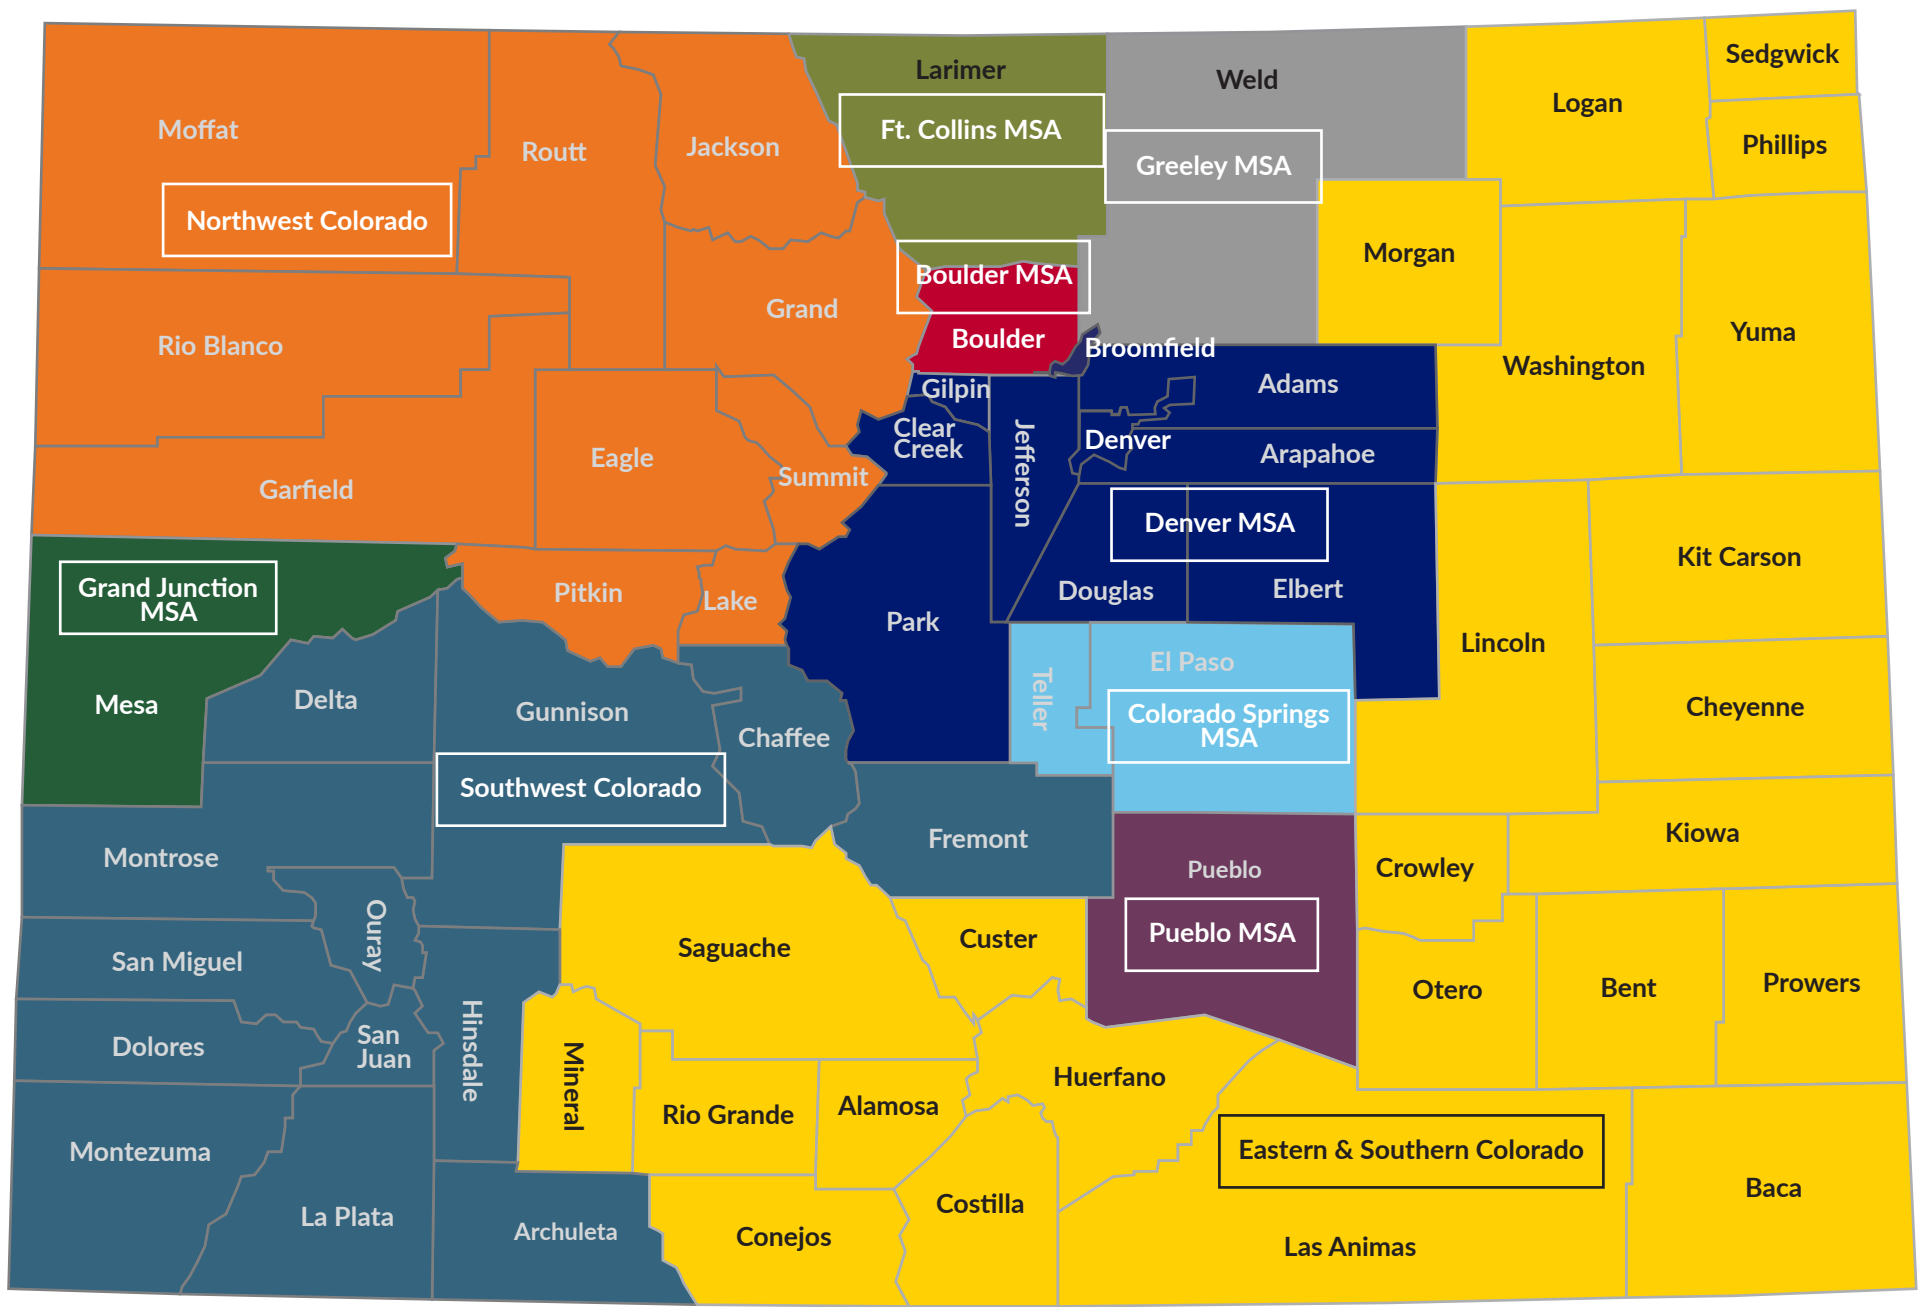

Colorado Occupational Employment and Wage Statistics (OEWS) Regions

MSA: Metropolitan Statistical Area. Population 50,000+ or defined as urbanized by US Census